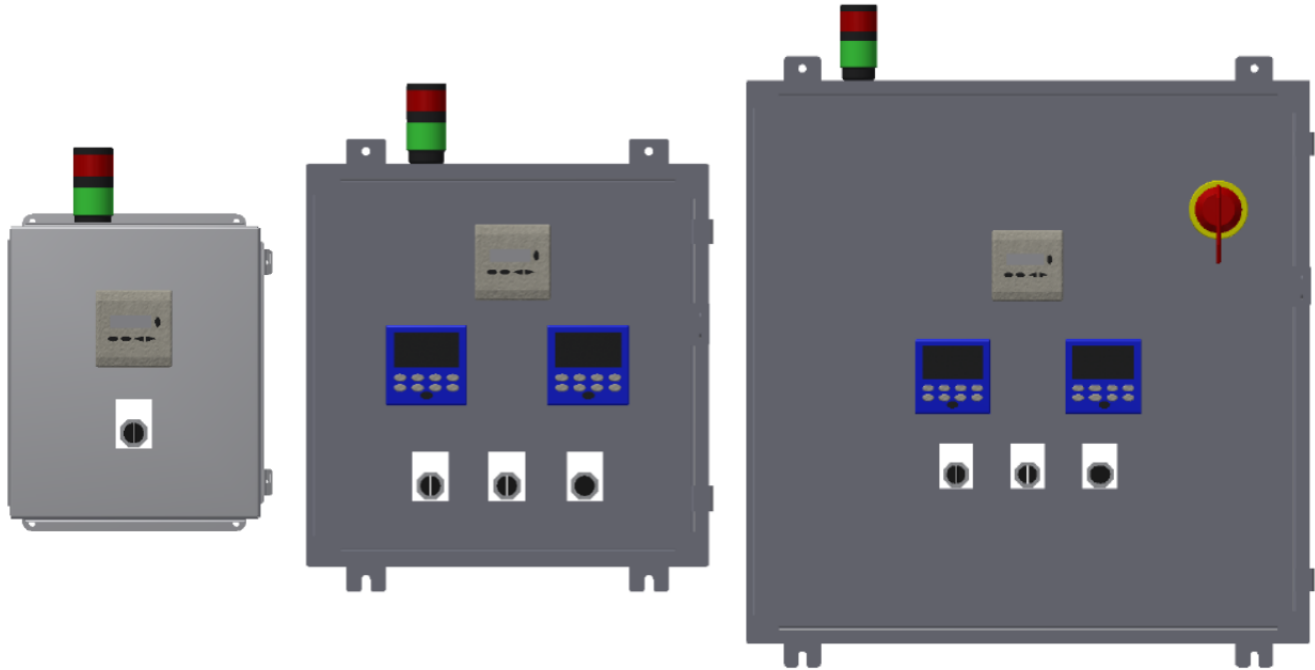

MWN Combustion Safety Supervisor Panel

Marshall W. Nelson and Associates
Milwaukee Wisconsin // Eagan Minnesota
v14

The Fire Marshall is a set of configurable flame safety control panels featuring the Siemens LME7 Flame Safeguard. Select from three Levels with a range of options that make customization simple.

- **Level 1** is for applications where there are existing or remote mounted temperature controls and just a Flame Safeguard is needed.
- **Level 2** provides options for full temperature control in applications with up to 1/2hp –single phase combustion blowers. Level 2 can be used in conjunction with external 3 phase motor starters for larger applications.
- **Level 3** uses 480v/3 phase incoming power for application with combustion blowers up to 5hp. Level 3 provides options for full temperature control.