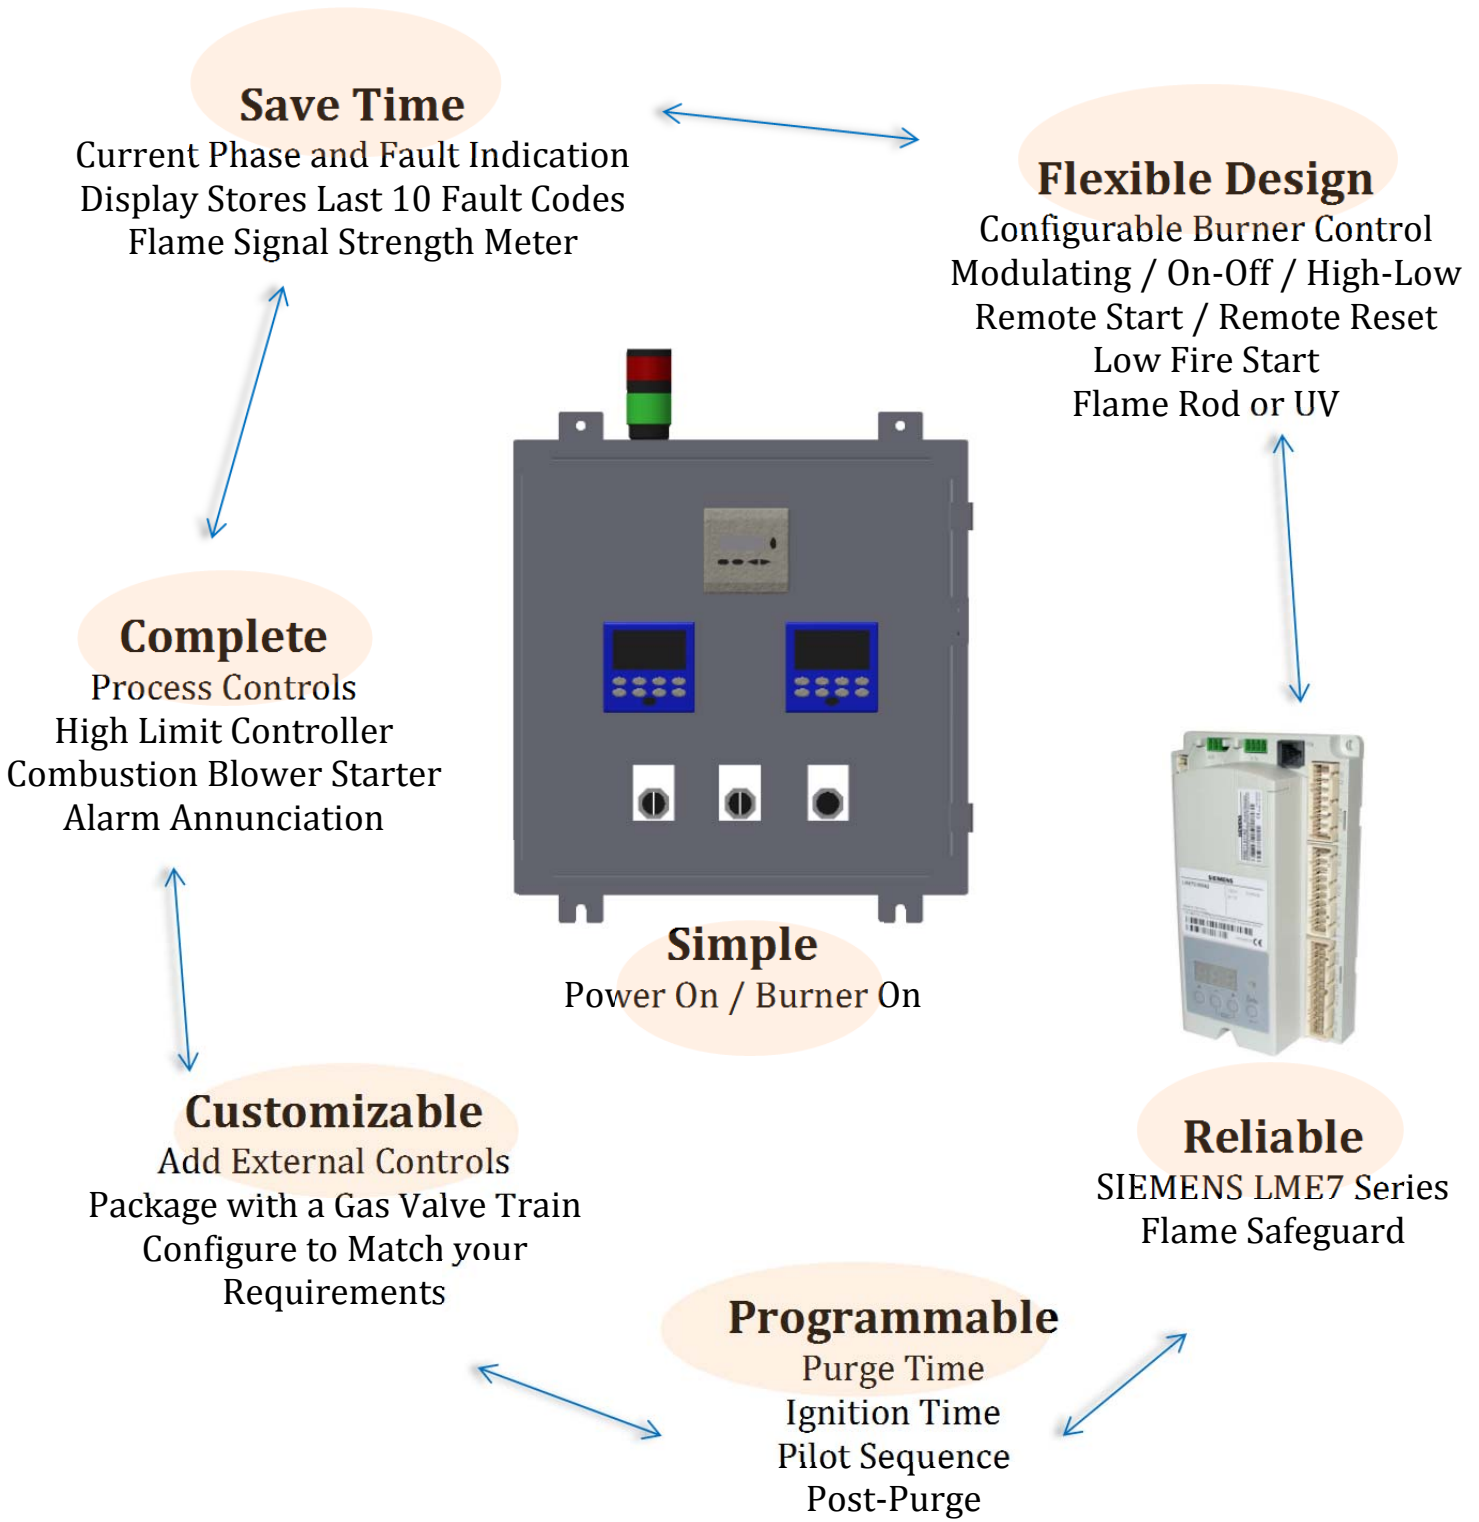

Contact Marshall W. Nelson and Associates for more information:
Milwaukee Wisconsin: 414-332-6000
Eagan Minnesota: 651-890-0720